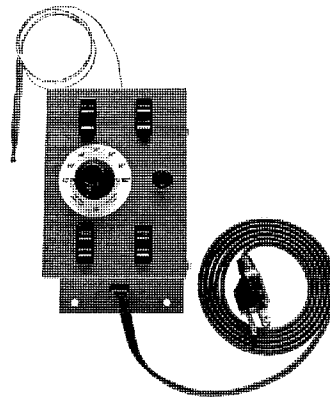

WITH →

**CONTROLS FOR MATS & CABLES LISTED BELOW**

**GC-1 GRO-CONTROL  
THERMOSTAT**

CORD 6 FT. WITH SERIES TAP  
PLUG

HEAVY DUTY CONSTRUCTION

FOR USE WITH 2 MATS WITH  
PLUG ADAPTER

120V-720W-8A RES. 1/6HP IND.

**GC-4 GRO-CONTROL  
THERMOSTAT**

CORD 6 FT WITH GROUNDING  
PLUG

HEAVY DUTY CONSTRUCTION  
WITH PILOT LIGHT.

HAS RECEPTACLES FOR 4 MATS.

120V-1500W-12.5A RES. 1/6HP  
IND.

**GC-2 GRO-CONTROL  
THERMOSTAT**

CORD 6 FT WITH GROUNDING  
PLUG.

HEAVY DUTY CONSTRUCTION  
WITH PILOT LIGHT.

HAS 2 GROUNDING RECEPTACLES  
FOR 2 MATS, CABLES, OR OTHER  
DEVICES

120V-1500W-12.5A RES. 1/6HP IND.

**ALL CONTROLS HAVE METAL ENCLOSURE AND 30" CAPILLARY TUBE WITH SENSING BULB**